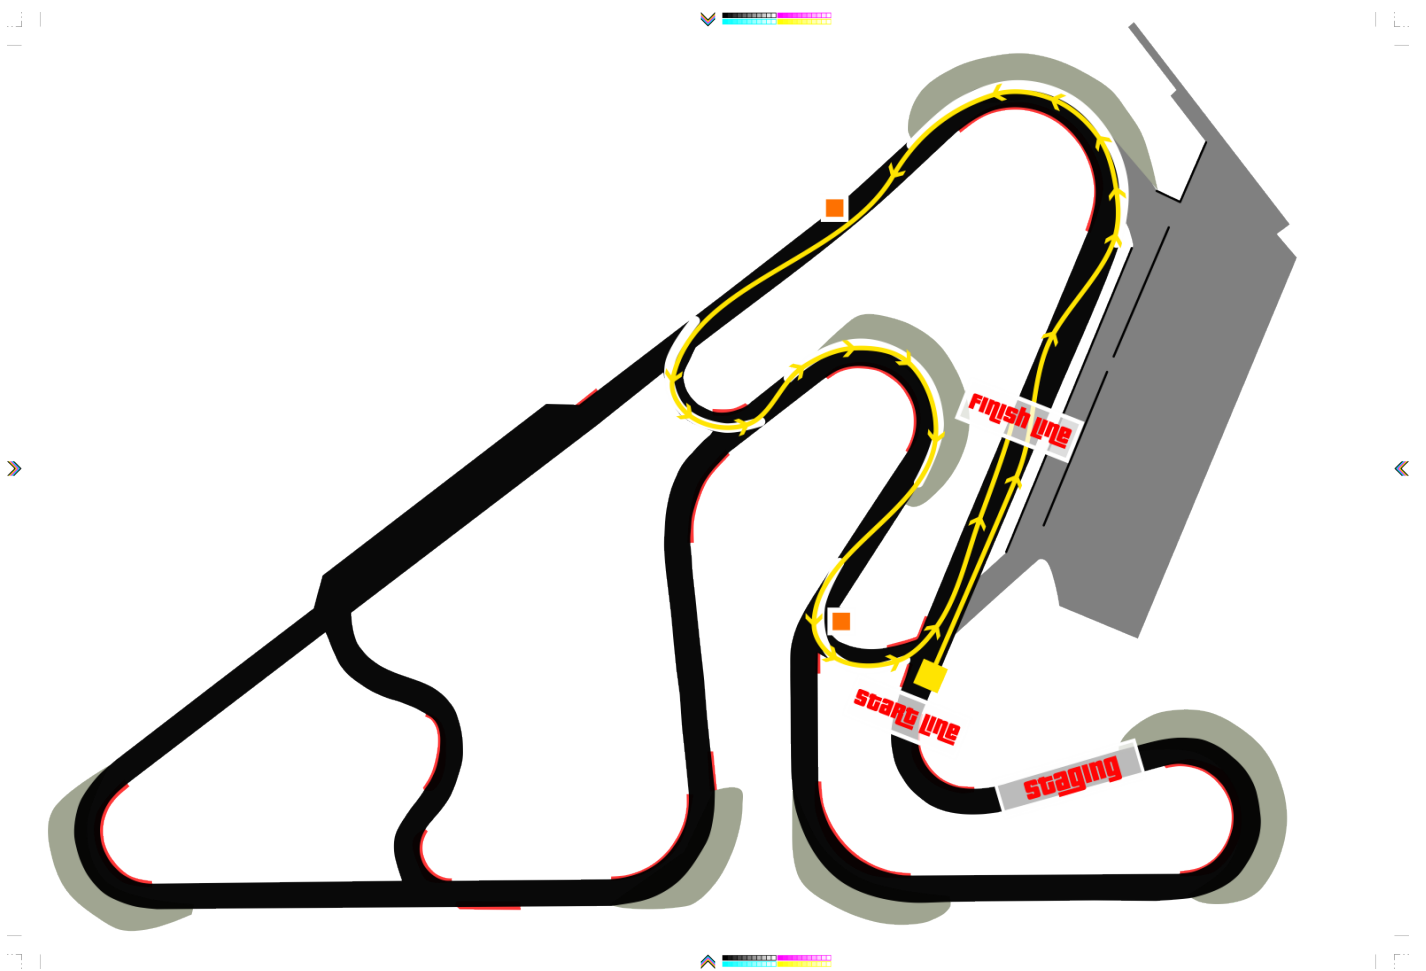

Car Pack: [Virtual Drift Championship \(VDC\) 5.0 Car Pack](#)

[Tsuji giri Start Lamp](#)

29 spots available in lobby + 1 for host / streaming / start lamp

Can swap players in and out of lobby to do qualifying runs if more than 16 players sign up.

Track Limitations to 30 in a lobby. If / when more than 30 players sign up, we will split the lobby between two servers.

Youtube Stream Link will be posted later on.

TRACK LAYOUT

ENTRY LIST

Entry List will live update as entrants registration is verified.